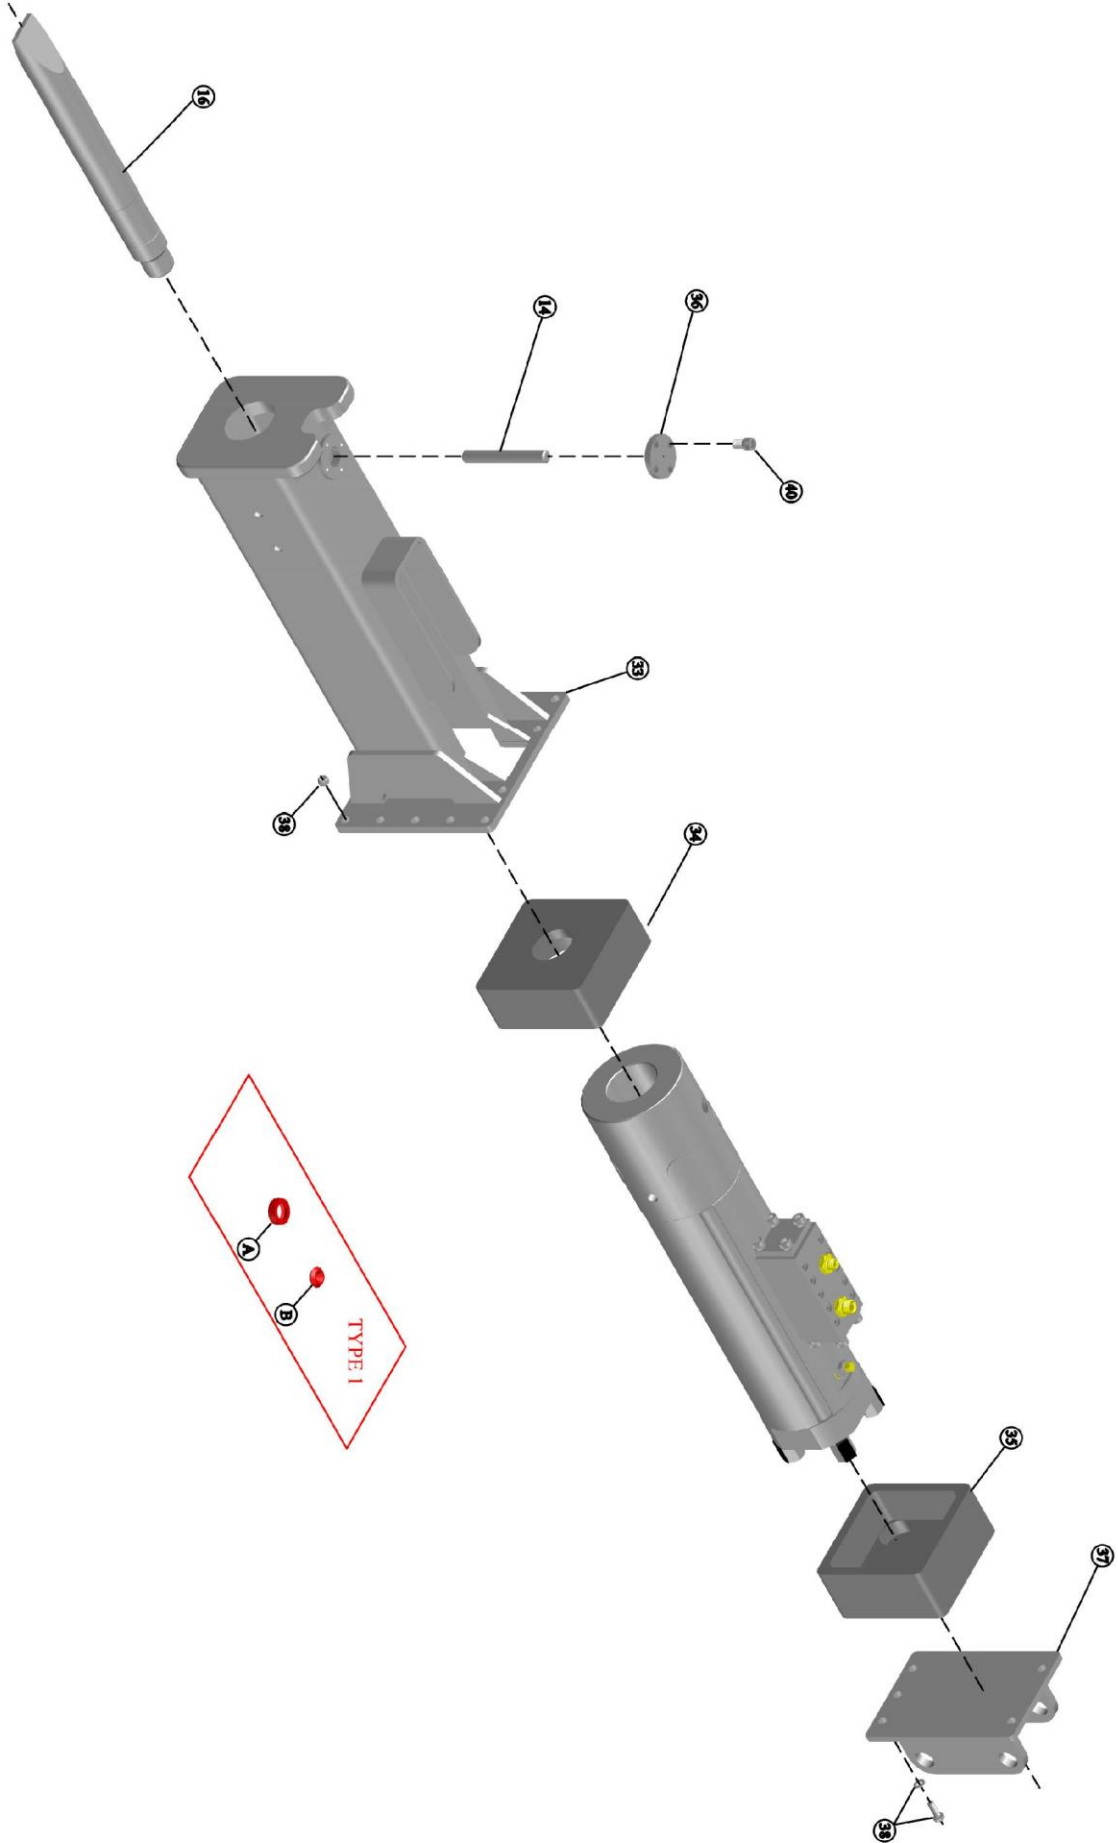

ARROWHEAD
R O C K D R I L L

S90

PARTS MANUAL

S90 PARTS LIST AND DRAWINGS

Item No.	Part No.	Description	Qty.
1	1081101	Main Body	1
2	1081102	Chuck Housing	1
3A	1081201	Valve Housing (Bare)	1
3B	1081204	Valve Spool	1
3C	1081203	Main Valve Top Plate	1
3D	1081202	Main Valve Bottom Plate	1
3E	1081205	Plunger	1
3F	1011201	Pressure Plug	1
3G	1011214	Pressure Plug	1
3H	1011202	Socket Head Capscrew	8
4	1081103	Cylinder Head	1
5	1081104	Piston	1
6	1081105	Upper Cylinder Liner	1
7	1081106	Lower Cylinder Liner	1
8	1081107	Disc Washers	2
9	1081108	Spacer	1
10	1081109	Tie Rod	4
11	1081110	Top Nut (Full)	4
12	1081116	Top Nut (Half)	4
13	1081111	Tie Rod Washer	4
14	1081311	Tool Retainer Pin	1
15	1011215	Dowel Pin	4
16	1081301	Tool (Point)	1
16	1081302	Tool (Chisel)	1
16	1081303	Tool (Blunt)	1
17	1011104	Grease Nipple	1
18	1011220	Socket Head Capscrew (Valve to Main Body)	12
19	1011105	Gas Valve Assembly	1
19A	1011106	Gas Valve Dust Cap	1
19B	1011107	Gas Valve Body	1
19C	1011108	"O" Ring	2
19D	1011109	1" Dowty Washer	1
19E	1011110	"O" Ring	1
19F	1011111	Gas Valve Shuttle	1
19G	1011112	Gas Valve Spring	1
20	1081401	Seal Kit Complete	1
21	1011316	Inlet Adaptor 3/4" BSP * 1.1/16 JIC - 12 Male Couplings	1
21A	1011316	Outlet Adaptor 3/4" BSP X 1.1/16 JIC - 12 Male Couplings	1
22	1011307	Inlet Adaptor 3/4" X 3/4 BSP Male Couplings	1
22A	1011307	Outlet Adaptor 3/4" X 3/4 BSP Male Couplings	1
23	1011301	Dowty Seal	2
24	1011102	BSP Pressure Plug	1
25	1081113	Combination Bush	1
26	1011101	Dowel Pin	2
33	1081309	Hammer Box	1
34	1081310	Lower Buffer	1

S90 HAMMER

S90 HAMMER

GAS VALVE ASSEMBLY